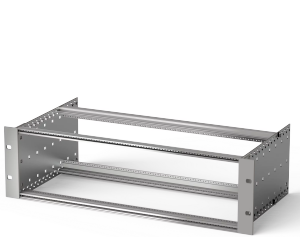

EuropacPRO 19" Subrack Kit for DIN Connector, Retrofit Shielding, 6 U, 175 mm

CATALOG NUMBER

24563-491

Non-shielded subrack for Din Connector mounting EN 60603-2 (DIN 41612).

CERTIFICATIONS

FEATURES

Subrack with side panel type F ("flexible"), front 19" bracket included, depth-adjustable 19" bracket sold separately (not included in items delivered)

Aluminum construction

IP 20, in accordance with IEC 60529

Internal and external dimensions in accordance with: IEC 60297-3-100, -101, IEEE 1101.1

Rear horizontal rails for connector mounting (IEC 60603-2 / DIN 41612)