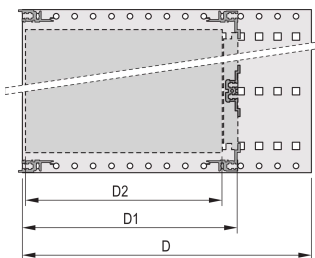

EuropacPRO 19" Subrack Kit for DIN Connector, Retrofit Shielding, 6 U, 175 mm

CATALOG NUMBER

24563-491

Non-shielded subrack for Din Connector mounting EN 60603-2 (DIN 41612).

CERTIFICATIONS

FEATURES

Subrack with side panel type F ("flexible"), front 19" bracket included, depth-adjustable 19" bracket sold separately (not included in items delivered)

Aluminum construction

IP 20, in accordance with IEC 60529

Internal and external dimensions in accordance with: IEC 60297-3-100, -101, IEEE 1101.1

Rear horizontal rails for connector mounting (IEC 60603-2 / DIN 41612)