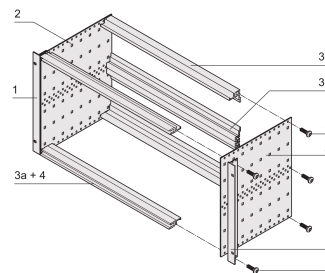

EuropacPRO 19" Subrack Kit for DIN Connector, Retrofit Shielding, 6 U, 175 mm

CATALOG NUMBER

24563-491

Non-shielded subrack for Din Connector mounting EN 60603-2 (DIN 41612).

CERTIFICATIONS

FEATURES

Subrack with side panel type F ("flexible"), front 19" bracket included, depth-adjustable 19" bracket sold separately (not included in items delivered)

Aluminum construction

IP 20, in accordance with IEC 60529

Internal and external dimensions in accordance with: IEC 60297-3-100, -101, IEEE 1101.1

Rear horizontal rails for connector mounting (IEC 60603-2 / DIN 41612)