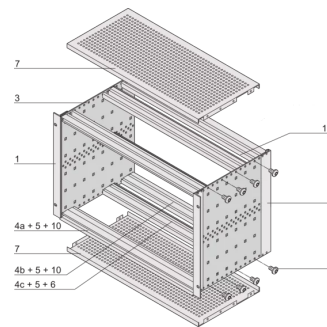

EuropacPRO 19" Subrack Kit for Backplane, Shielded, CompactPCI, 3 U, 235 mm

CATALOG NUMBER

24563-152

EMC Shielded subrack for backplane mounting, for CPCI application.

CERTIFICATIONS

FEATURES

Subrack with side panel type F ("flexible") for CompactPCI plug-in units with high insertion and withdrawal forces

Aluminum construction

Rear horizontal rail for backplane mounting with insulation strip

Internal and external dimensions in accordance with: IEC 60297-3-100, -101, -102, -103, -104, IEEE 1101.1, IEEE 1101.10/11

Supplied as space-saving flat-pack

IP 20, in accordance with IEC 60529

Horizontal rail type "Heavy"

PRODUCT ATTRIBUTES

Rack Height: 3U

Depth (D): 235mm

Package Quantity: 1

For Mounting: Backplane

Board Depth: 160mm

EMC Gasket Type: Textile

Handle Included: No

Mounting: Rack

Complies With: IEC 60297-3-103; IEEE 1101.10

EMC Shielding: Yes

Finish: Anodized; Passivated

Material: Aluminum