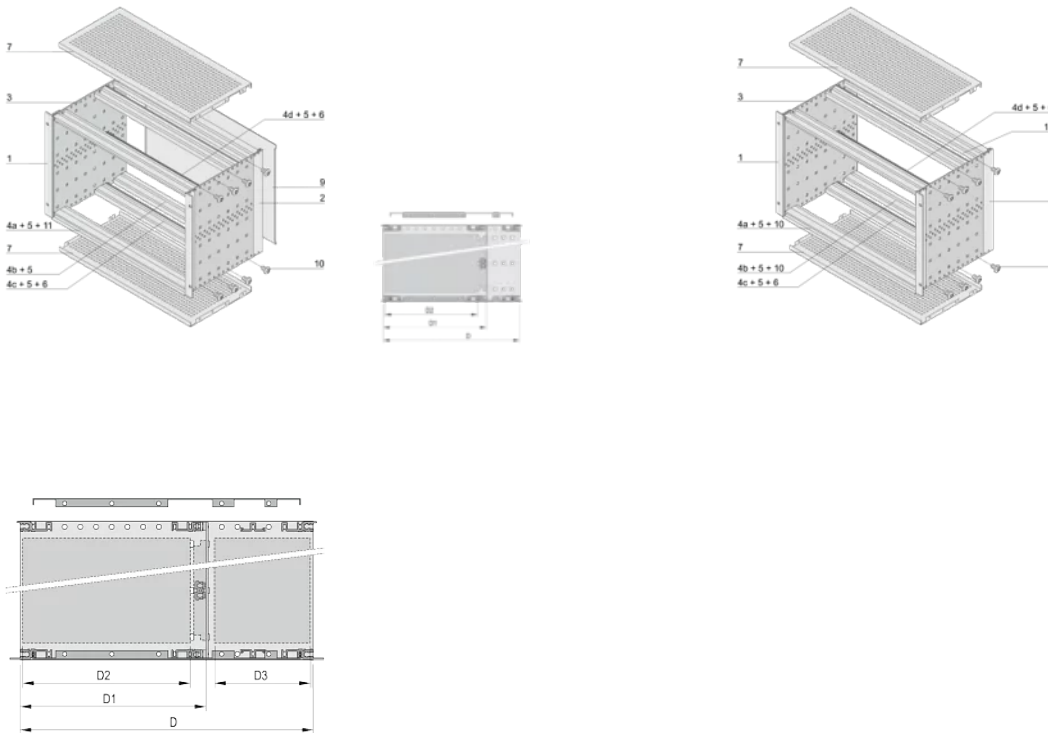

DIAGRAMS

WARNING

nVent products shall be installed and used only as indicated in nVent's product instruction sheets and training materials. Instruction sheets are available at www.nvent.com and from your nVent customer service representative. Improper installation, misuse, misapplication or other failure to completely follow nVent's instructions and warnings may cause product malfunction, property damage, serious bodily injury and death and/or void your warranty.

North America

All locations
+1.763.422.2661
Chat with us:
nvent.com/schroff

Europe

Straubenhardt, Germany
+49.7082.794.0
Betschdorf, France
+33.3.88.90.64.90
Warsaw, Poland
+48.22.209.98.35
Assago, Italy
+39.02.932.7141
Chat with us:
nvent.com/schroff

Asia

Shanghai, China
+86.21.2412.6943
Qingdao, China
+86.532.8771.6101
Singapore
+65.6768.5800
Shin-Yokohama, Japan
+81.45.476.0271
Chat with us:
nvent.com/schroff

Middle East & India

Dubai, United Arab Emirates
+971.4.378.1700
Bangalore, India
+91.80.6715.2001
Istanbul, Turkey
+90.216.250.7374
Chat with us:
nvent.com/schroff

Our powerful portfolio of brands:

CADDY ERICO HOFFMAN ILSCO SCHROFF TRACHTE