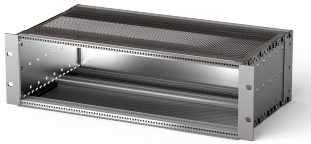

EuropacPRO 19" Subrack Kit for Backplane, Shielded, CompactPCI, 3 U, 235 mm

CATALOG NUMBER

24563-152

EMC Shielded subrack for backplane mounting, for CPCI application.

CERTIFICATIONS

FEATURES

Subrack with side panel type F ("flexible") for CompactPCI plug-in units with high insertion and withdrawal forces

Aluminum construction

Rear horizontal rail for backplane mounting with insulation strip

Internal and external dimensions in accordance with: IEC 60297-3-100, -101, -102, -103, -104, IEEE 1101.1, IEEE 1101.10/11

Modifications such as cutouts, different finishes or dimensions available

EMC of approximately 40 dB at 1 GHz, 30 dB at 2 GHz, assuming that the front is covered with shielded front panels, testing in accordance with VG 95373 part 15

Supplied as space-saving flat-pack

IP 20, in accordance with IEC 60529

Horizontal rail type "Heavy"

PRODUCT ATTRIBUTES

Rack Height: 3U

Depth (D): 235mm

Package Quantity: 1

For Mounting: Backplane