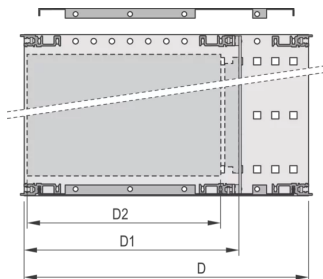

EuropacPRO 19" Subrack Kit for Backplane, Shielded, CompactPCI, 3 U, 235 mm

CATALOG NUMBER

24563-152

EMC Shielded subrack for backplane mounting, for CPCI application.

CERTIFICATIONS

FEATURES

Subrack with side panel type F ("flexible") for CompactPCI plug-in units with high insertion and withdrawal forces

Aluminum construction

Rear horizontal rail for backplane mounting with insulation strip

Internal and external dimensions in accordance with: IEC 60297-3-100, -101, -102, -103, -104, IEEE 1101.1, IEEE 1101.10/11

Supplied as space-saving flat-pack

IP 20, in accordance with IEC 60529

Horizontal rail type "Heavy"

PRODUCT ATTRIBUTES

Rack Height: 3U

Depth (D): 235mm

Package Quantity: 1

For Mounting: Backplane