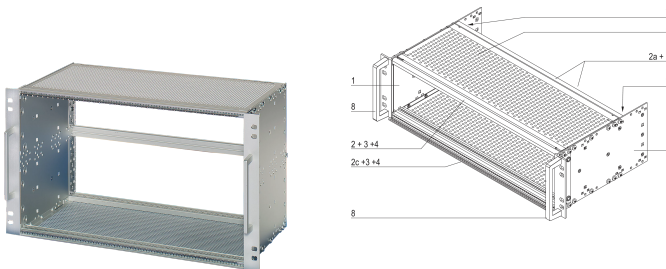

EuropacPRO 19" Subrack Kit for Railway, Shielded, EN 50155, CompactPCI, 3 U, 84 HP, 235 mm

CATALOG NUMBER

21500-081

Subrack for Railway applications, conform to EN50155 standard, for Compact PCI applications.

CERTIFICATIONS

FEATURES

Shock and vibration tested to EN 50155, part 12.2.11

The 19" bracket is firmly fixed to the side panel (tox-cold welded) and is especially suited for high mechanical stresses (vibration resistance)

The double 19" screwing position adds to additionally safety (NFF standard)

IP 20, in accordance with IEC 60529

EMC of approximately 40 dB at 1 GHz, 30 dB at 2 GHz, assuming that the front is covered with shielded front panels, testing in accordance with VG 95373 part 15

Aluminum construction

Supplied as space-saving flat-pack

PRODUCT ATTRIBUTES

Rack Height: 3U

Package Quantity: 1

For Mounting: Backplane

Board Depth: 160mm

Gasket Type: Textile EMC