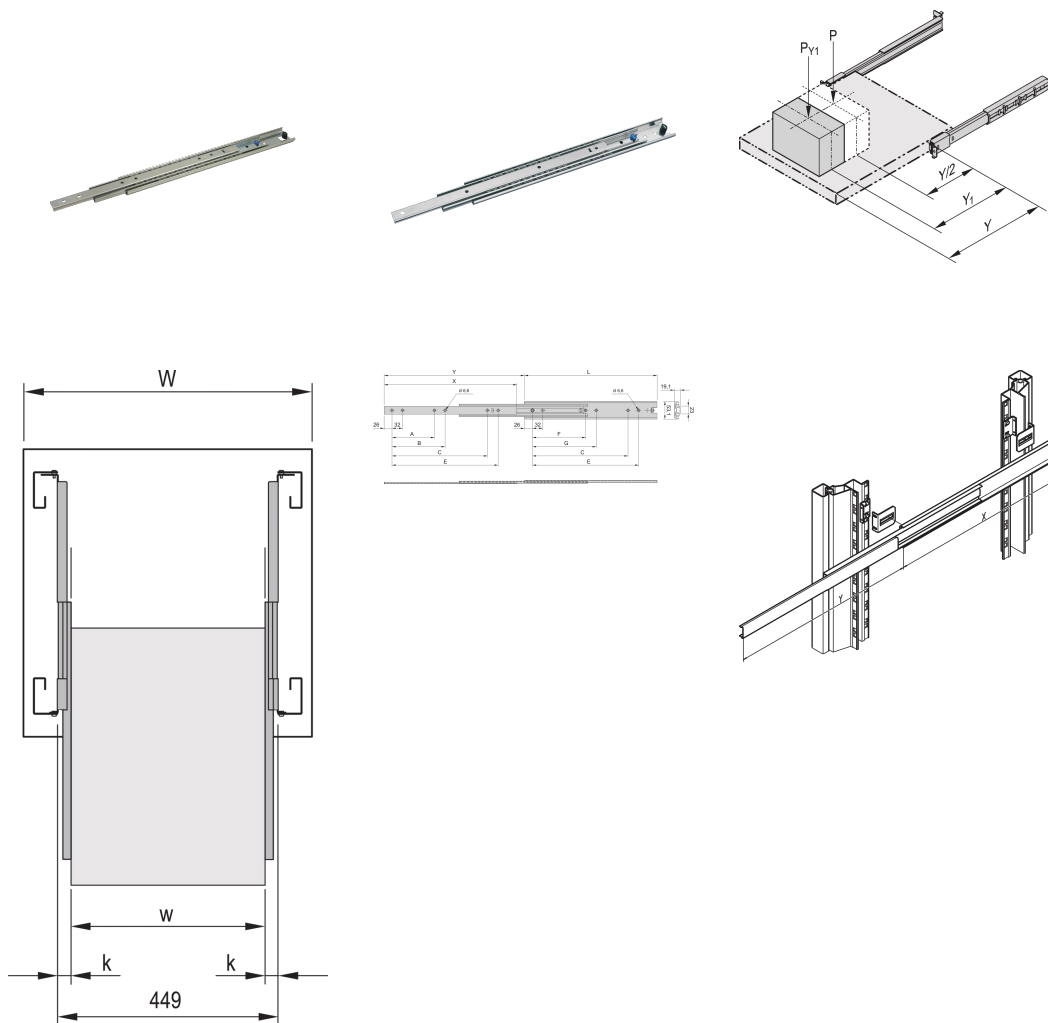

Telescopic Slide, Universal, Heavy Load, 2 U 300L

CATALOG NUMBER

20110-190

Telescopic slides with 10 to 100 kg load capacity, > 100% extension length and with lateral mounting capability on 19". Robust telescopic sliding-rails - suitable for the installation of 19 inch chassis are suitable for mounting server enclosures from our product portfolio. Due to the extremely robust construction and high load capacity, the telescopic slides can also be used with very heavy housings.

CERTIFICATIONS

FEATURES

Static load-carrying capacity per pair 72 - 100 kg

Lateral mounting on the 19" uprights (19" plane remains free for fixing the extension/drawer)

End stop damped

Extension length > 100 %

Rail width $k = 19.1$ mm, max. installation width of extension/drawer $w = 411$ mm

PRODUCT ATTRIBUTES

Length: 300mm

Package Quantity: 2

Finish: Zinc Plated

Material: Steel

Product Type: Telescopic Slide

Static Load: 77kg