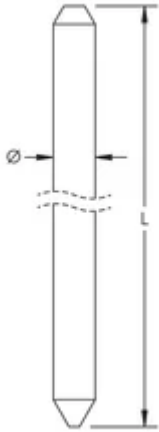

DIAGRAMS

WARNING

---

nVent products shall be installed and used only as indicated in nVent's product instruction sheets and training materials. Instruction sheets are available at www.nvent.com and from your nVent customer service representative. Improper installation, misuse, misapplication or other failure to completely follow nVent's instructions and warnings may cause product malfunction, property damage, serious bodily injury and death and/or void your warranty.

Our powerful portfolio of brands:

CADDY ERICO HOFFMAN ILSCO SCHROFF TRACHTE