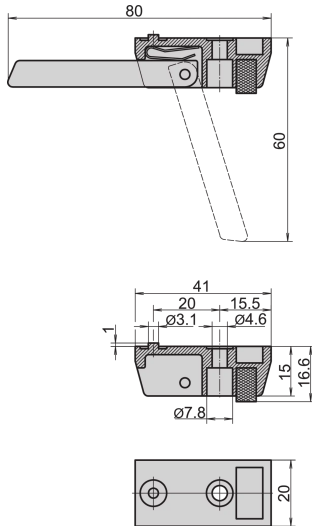

Die Cast Foot

The tip-up feet from aluminum die cast material enable mounting on the bottom plate of a case. Available with or without tip-up function. Color RAL 9006 White Aluminum.

CERTIFICATIONS

FEATURES

Positioning of case is secured by anti-slip rubber inserts

Can be used instead of standard feet

Load-carrying capacity: 50 kg per foot, max case weight 40 kg

Mounting holes are provided in bottom cover of the cases

SPECIFICATIONS

Material:	Aluminum
Works With:	Cases
Product Family:	RatiopacPRO; RatiopacPRO AIR; CompacPRO; PropacPRO; Inpac
Product Type:	Foot
Color:	Silver

Table 1/1

Catalog Number	Package Quantity	Color Code	Type	Quick Ship
10603-001	1	RAL 9006	Foot, Without Tip-up	No
10603-002	1	RAL 9006	Foot, With Tip-up	No