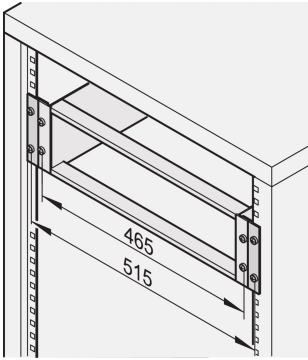

Etsirack 19" to 21" Adapter Kit

The 19" adaptor allows 19" components to be installed in the metric Etsirack.

CERTIFICATIONS

FEATURES

Equal clearances are obtained above and below between the 19" adaptor and the metric height increments

The 19" adaptor allows 19" components to be installed in the metric Etsirack

SPECIFICATIONS

- Product Type:** Adapter
- Material:** Aluminum
- Finish:** Chrome
- Type:** Etsirack
- Product Family:** EuropacPRO
- Works With:** Subracks

Table 1/1

Catalog Number	Rack Height	Package Quantity	Quick Ship
20838-084	3U	2	No

Catalog Number	Rack Height	Package Quantity	Quick Ship
20838-086	6U	2	No

ADDITIONAL PRODUCT DETAILS

Assembly dimensions and clearances see drawing.