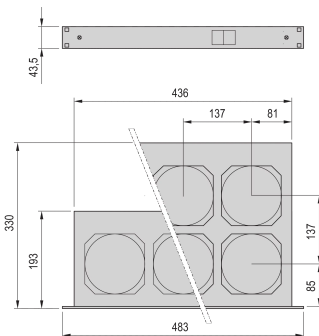

19" Fan Unit, 1 U, With Front Switch, 6 fans, 230 VAC

CATALOG NUMBER

10713-112

Front-mounted, illuminated mains switch on AC devices, coupled with additional rear mains outlet; mechanical strain relief for mains input and mains output cables.

CERTIFICATIONS

FEATURES

Can be adapted to subracks

Contact protection in accordance with DIN EN ISO 13857