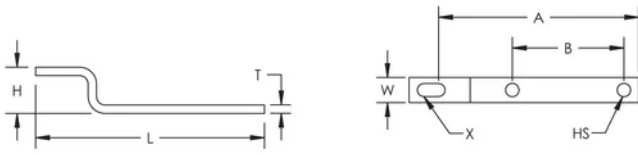

## SPECIFICATIONS

Table 1/2

Catalog Number	Article Number	Material	Height (H)	Length (L)	Width (W)	Thickness (T)
EBB-KDR	568665	Copper	22 mm	109mm	12 mm	4 mm

Table 2/2

Catalog Number	Article Number	Hole Size (HS)	A	B	X	Unit Weight
EBB-KDR	568665	6.4 mm	95 mm	60 mm	6.2 x 10 mm	0.06 kg

## DIAGRAMS

---