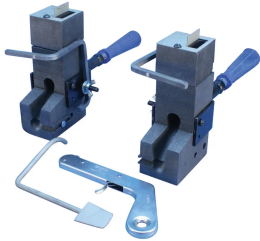

# Cable to Web of Rail TB5 Complete Welder Pair, Signal

## FEATURES

Complete web welder assembly designed for the installation of track circuits and jumper bonds to the neutral axis of 85 to 140 lb. rail

## SPECIFICATIONS

Table 1/1

Catalog Number	Material	Rail Type	Bond Terminal Style	Conductor Size	Conductor Outer Diameter, Nominal	Welder Style
SBTBTB5B	Steel, Graphite, Thermoplastic	85 lb to 141 lb T-Rail Sections	3/4" Tab	3/16" Bondstrand	4.76mm	TB5
SBTBTB5C	Steel, Graphite, Thermoplastic	85 lb to 141 lb T-Rail Sections	1" Tab	3/16" Bondstrand	4.76mm	TB5
SBTBTB5C12AS	Steel, Graphite, Thermoplastic	12 lb ASCE	1" Tab	3/16" Bondstrand	4.76mm	TB5
SBTBTB5D	Steel, Graphite, Thermoplastic	85 lb to 141 lb T-Rail Sections	1 1/2" Tab	3/16" Bondstrand	4.76mm	TB5
SBTBTB5U	Steel, Graphite, Thermoplastic	R160 Girder Rail	1" Tab	3/16" Bondstrand	4.76mm	TB5
SBXSTB5A	Graphite, Steel, Thermoplastic	85 lb to 141 lb T-Rail Sections	3/4" XS	3/16" Bondstrand	4.76mm	TB5

CatalogNumber	Material	Rail Type	Bond Terminal Style	Conductor Size	Conductor OuterDiameter, Nominal	Welder Style
SBTBTB5E	Steel, Graphite, Thermoplastic	85 lb to 141 lb T-Rail Sections	1" Tab	5/16" Bondstrand	7.94mm	TB5