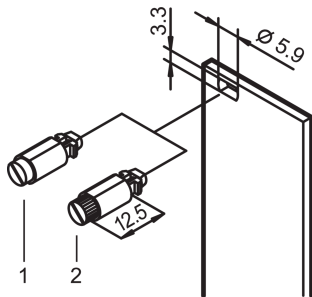

Quarter-Turn Fastener, Slotted Head, Grey; 100 pieces

CATALOG NUMBER

21101-847

1/4 rotary lock with defined stop.

CERTIFICATIONS

FEATURES

1/4 rotary lock with defined stop

Identification of locking position due to slot position

Height: 6mm

Material: Steel; Zinc Alloy; Thermoplastic

Product Type: Hardware Kit

Width: 7mm

Works With: Front Panels

Fastener Type: Slotted Head

Net Weight: 0.1kg

ADDITIONAL PRODUCT DETAILS