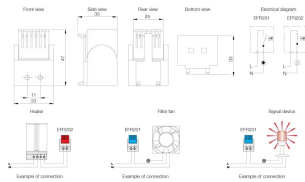

Fix Thermostat, EFR

This fixed temperature thermostat, EFR, with either a normally open (NO) or normally closed (NC) contact is used to control installed devices, such as filter fans or fan heaters, to turn on or off when required. The result is a reduction of operational cost. A pre-set temperature limit prevents unauthorised personnel from tampering with the thermostat.

INDUSTRY STANDARDS

cRUus_UL

CE

EAC

FEATURES

Description: Pre-set thermostats to manage temperature in panels. Sensor element thermostatic bimetal. Red one (EFR202) with a normally closed contact for regulating heaters. Blue one (EFR201) with a normally opened contact for regulating cooling devices or signal devices. Mounting clip for 35 mm DIN rail (EN 60715).

Material: Plastic according to UL94 V-0.

Switch capacity: 250V AC, 5 (1.6) A. 120 V AC, 10 (2) A. 24 V DC, 30 W. Value in brackets for inductive load. Max. starting current of 16 A (AC) for 10 seconds.

Operating temperature: -40 °C to +80 °C.

Service life: > 100,000 cycles.

Connection: 2 pole terminal for 2.5 mm², torque 0.8 Nm max.

Protection: IP 20.

Approvals: CE, EAC, cULus_UL Listed.

Finish: Light grey.

Pack quantity: 1 piece.