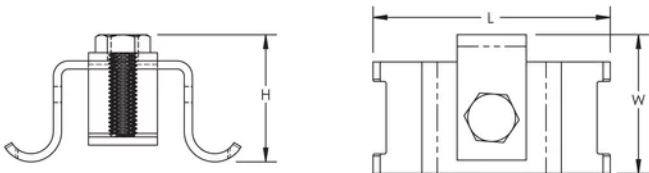

DIAGRAMS

WARNING

nVent products shall be installed and used only as indicated in nVent's product instruction sheets and training materials. Instruction sheets are available at www.nvent.com and from your nVent customer service representative. Improper installation, misuse, misapplication or other failure to completely follow nVent's instructions and warnings may cause