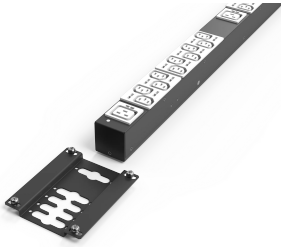

PDU Mounting Bracket

Assembly kits for PDUs. Allows easy integration of PDUs in a rack.

CERTIFICATIONS

FEATURES

Easy assembly of basic and RackPower PDUs

SPECIFICATIONS

Product Type: Bracket

Table 1/2						
Catalog Number	Works With	Type	Package Quantity	Finish	Material	Certifications
20110-068		Basic PDU	2		Stainless Steel	RoHS
23130-010		Intelligent PDU, Double	2	Powder Coated	Steel	RoHS
21130-074	Varistar CP	Intelligent PDU, Single	2	Powder Coated	Steel	

Table 2/2	
Catalog Number	Quick Ship

20110-068	No
23130-010	No
21130-074	No

WARNING

nVent products shall be installed and used only as indicated in nVent's product instruction sheets and training materials. Instruction sheets are available at www.nvent.com and from your nVent customer service representative. Improper installation, misuse, misapplication or other failure to completely follow nVent's instructions and warnings may cause product malfunction, property damage, serious bodily injury and death and/or void your warranty.