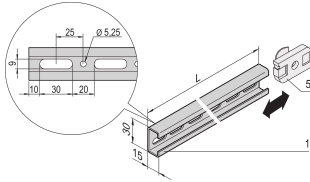

Eurorack C-Rail

C-Rails are for better cable management. Installation generally behind the 19" uprights. They are compatible with standard cable clabs.

CERTIFICATIONS

FEATURES

The mounting system provides for fitting of horizontal and vertical mounting planes

By using slide nuts, C-profiles may be adjusted continuously

Cable shells can be placed directly into the C-profiles.

SPECIFICATIONS

Product Type: C-Rail

Material: Steel

Table 1/1

| Catalog Number | Height | Depth | Package Quantity | Finish | Length | Quick Ship |
|----------------|--------|-------|------------------|----------------------|--------|------------|
| 22114-455 | | 600mm | 2 | Aluminum-Zinc Plated | | No |
| 22114-457 | | 800mm | 2 | Aluminum-Zinc Plated | | No |
| 22114-458 | | 900mm | 2 | Aluminum-Zinc Plated | | No |
| 22114-460 | 1600mm | | 2 | Aluminum-Zinc Plated | 1500mm | No |

| CatalogNumber | Height | Depth | Package Quantity | Finish | Length | Quick Ship |
|---------------|--------|-------|------------------|----------------------|--------|------------|
| 22114-462 | 2000mm | | 2 | Aluminum-Zinc Plated | 1900mm | No |