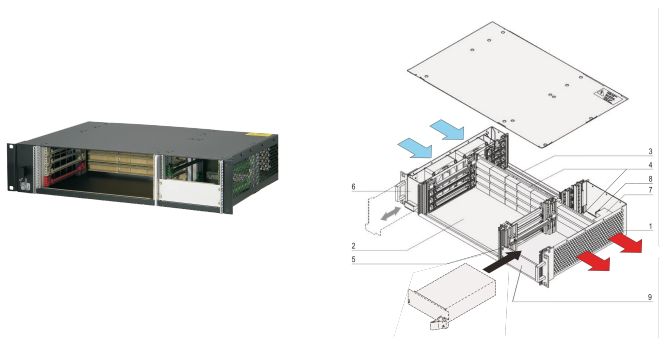

CPCI System for Pluggable PSU, Horizontal, 2 U, 4 Slot

CATALOG NUMBER

24579-082

2 U CompactPCI System with horizontal Card Cage for four 6 U Boards, four RTM Boards and one CompactPCI 3 U Pluggable Power Supply. Option to assemble a second pluggable Power Supply.

CERTIFICATIONS

FEATURES

In accordance with IEC 60297-3-101, -102, -103; IEEE 1101.1, 1101.10/11; backplane in accordance with PICMG 2.0 rev. 3.0

System with horizontal card cage. Board format Front: 6 U, 160 mm deep; Rear I/O: 6 U, 80 mm deep

Backplane (signal and power backplane in one unit) 4 slot, 6 U, 64 bit System slot left, Power connector (2 x P 47)

Heat dissipation by hot-swap fan unit (airflow left to right)

Prepared for the assembly of a 19" CompactPCI power supply (3 U, 8 HP)

PRODUCT ATTRIBUTES

Product Type: System

Number of Slots: 4

Type: 19" Rack Mount

Backplane Type: 6 U CompactPCI

Data Transfer: 64-bit PCI Bus

Power per Slot: 40W

Input Voltage AC: 100 – 240V