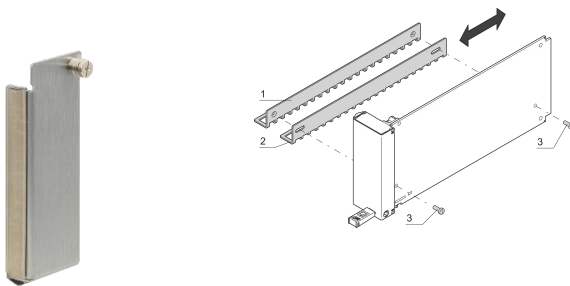

MicroTCA.4 Front Panel (above MCH), Mid-Size Single, Shielded, SSt

CATALOG NUMBER

21850-102

AdvancedTCA front panel (stainless steel) for textile gasketing. Shielded filler modules are used to close unused slots.

CERTIFICATIONS

FEATURES

In accordance with MicroTCA.1 and MicroTCA.4 specifications

Shielded filler modules are used to close unused slots

Can be screwed on; is supported on the guide rail

PRODUCT ATTRIBUTES

Height: 84.68mm

Package Quantity: 1

Accessory Type: Front panel

Mounting: Screw-on Front

EMC Gasket Type: Textile

Front Finish: Raw

Rear Finish: Raw

Depth: 1mm

EMC Shielding: Yes

Material: Stainless Steel

Product Family: AdvancedMC

Product Type: Front Panel

Type: Front Panel

Width: 18.96mm

WARNING

nVent products shall be installed and used only as indicated in nVent's product instruction sheets and training materials. Instruction sheets are available at www.nvent.com and from your nVent customer service representative. Improper installation, misuse, misapplication or other failure to completely follow nVent's instructions and warnings may cause product malfunction, property damage, serious bodily injury and death and/or void your warranty.