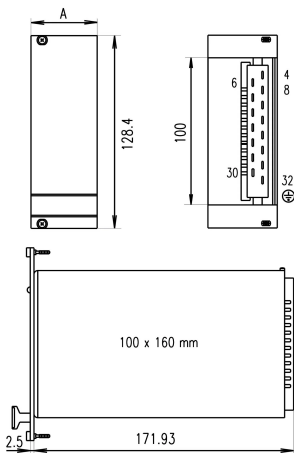

PSU Front Panel for PSK, Triple, 3 U, 6 HP, Shielded, 2.5 mm, Al, Front Anodized, Rear Conductive

CATALOG NUMBER

21005-470

Front Panel for nVent SCHROFF 19" compatible Power Supply. Flat front panel with vertical grooves for stainless steel EMC Contact Strips.

CERTIFICATIONS

FEATURES

Front Panel, Al, Front anodized, rear conductive, with vertical Slots for EMC Contact Strips

PRODUCT ATTRIBUTES

Product Type: Front Panel

Accessory Type: Front panel

Material: Aluminum

Front Finish: Anodized

Rear Finish: Conductive

Treated Edges: No

Rack Height: 3U

Height: 128.4mm

Rack Width: 6HP

Width: 30.14mm

Depth: 2.5mm