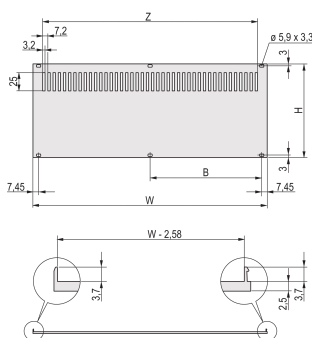

Rear Panel for RatiopacPRO/PropacPRO, Perforated, Retrofit Shielding, Textile, 6 U, 42 HP

CATALOG NUMBER

20848-641

The perforated rear panel, Al, 2.5 mm is unshielded. The rear side is conductive.

CERTIFICATIONS

FEATURES

Rear panel, Al, 2.5 mm, front: anodized, rear: conductive; unshielded

Enables mounting on horizontal rails

PRODUCT ATTRIBUTES

Rack Height: 6U

Rack Width: 42HP

Package Quantity: 1

Finish: Anodized; Passivated

Height: 256mm

Material: Aluminum

Product Family: RatiopacPRO; RatiopacPRO AIR

Product Type: Side Panel

Type: Rear Panel

Width: 213mm

Works With: Cases

Gross Weight: 0.399kg