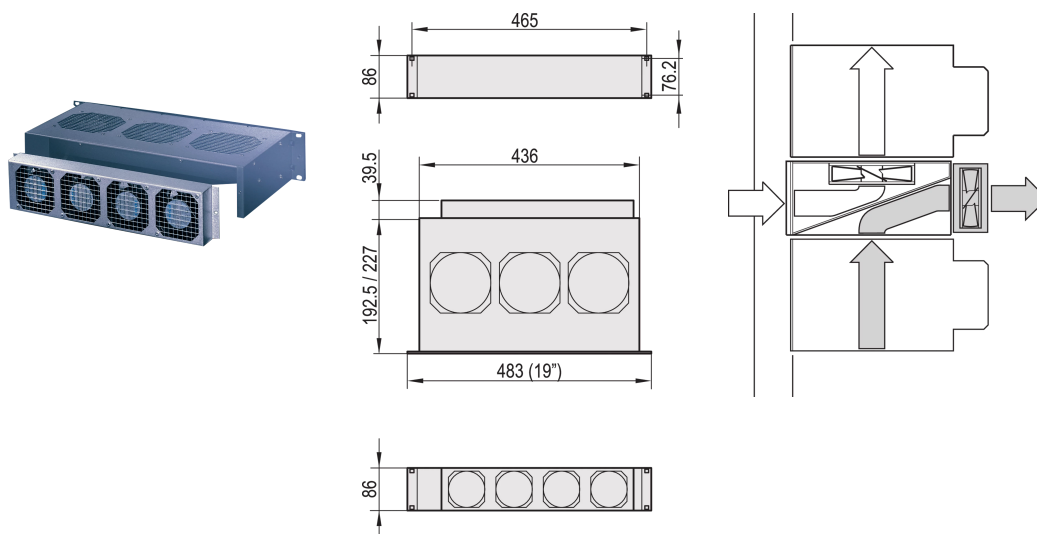

## CATALOG NUMBER

**10713-530**

Supplementary fan (built-on) with housing for Schroff pusher fan 2 U. No additional voltage supply necessary: connection is via 19" pusher fan.