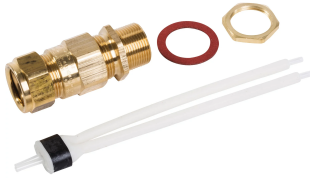

# Metal Connection Kit, Cold-Applied

nVent RAYCHEM C25-100-METAL and C3/4-100-METAL are cold-applied metal connection kits for terminating all nVent RAYCHEM self-regulating and power-limiting industrial parallel heating cables to a metal or plastic junction box with internal earthing plate. C25-100-METAL for M25 entries, C3/4-100-METAL: for 3/4" NPT entries.

## FEATURES

Simple and fast to install

Cold-applied: core sealing boot with non-curing sealant; no heat gun, no hot work permit needed

One component for all nVent RAYCHEM industrial parallel heating cables

## SPECIFICATIONS

- Max Exposure Temperature:** 180 °C
- Connection Type:** Cold Applied
- Model:** Connection to Junction Box

Table 1/1

Catalog Number	Item Name	Thread Size
1244-001350	C3/4-100-METAL-NP	3/4"
440588-000	C3/4-100-METAL	3/4"
875016-000	C25-100-METAL	M25 x 1.5
1244-002296	C25-100-METAL-NP	M25 x 1.5