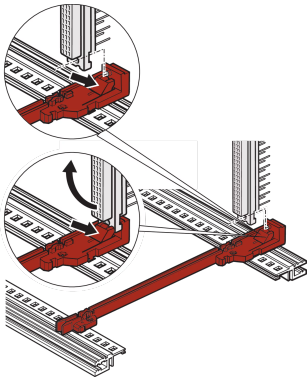

# Guide Rail Standard Type, With DIN Connector Fixing, Plastic, 160 mm, 2 mm Groove Width, Red, 1 Pair

### CATALOG NUMBER

**64560-074**

The the standard type guide rail with connector fixing allows the user to clip the DIN connectors directly onto the guide rails. Only applicable with Euroboards with the dimensions 100 x 160 mm and 100 x 220 mm. Suitable for RatiopacPRO/-AIR, PropacPRO, CompacPRO and EuropacPRO.

### FEATURES

Easy and economic mounting of connectors through snap connections as alternative to z-rails or horizontal rails with integrated z-rail

For single Euroboard format 100 x 160 mm or 100 x 220 mm; not suitable for double Euroboard format

Plastic guide rail, one piece, red, for 2 mm groove width

Can be clipped into horizontal rails in Al extrusion

Can be clipped into 1.5 mm thick plate

Storage temperature: from -40 °C ... 130 °C