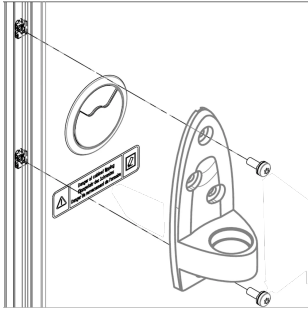

Monitor Arm Mounting Kit

Mounting material to mount adjustable monitor arm at the cabinet exterior.

FEATURES

Mounting material to mount adjustable monitor arm at the cabinet exterior

SPECIFICATIONS

Product Type: Mounting Kit

Material: Steel

Table 1/1

Catalog Number	Works With	Package Quantity	Finish	Quick Ship
25630-184	Monitor Arm	1	Powder Coated	No
25630-185	Monitor Arm	1		No

WARNING

nVent products shall be installed and used only as indicated in nVent's product instruction sheets and training materials. Instruction sheets are available at www.nvent.com and from your nVent customer service representative. Improper installation, misuse, misapplication or other failure to completely follow nVent's instructions and warnings may cause product malfunction, property damage, serious bodily injury and death and/or void your warranty.