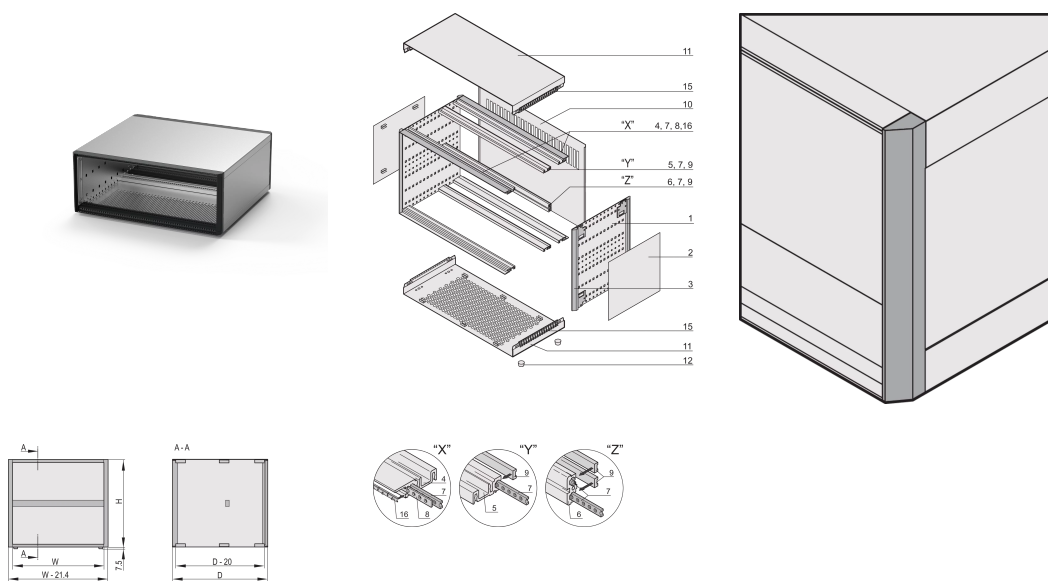

RatiopacPRO, Complete Case, Desktop, Shielded, Front Trim, 6 U, 42 HP, 315 mm

CATALOG NUMBER

24572-064

The nVent SCHROFF RatiopacPRO case with EMC shielding, provides electronics protection for 19" and individual electronic assemblies. This flexible and robust case is simple to convert from desktop to a 19" rack mount case and includes four different style options. This version of the case provides a sleek design for desktop applications.

Ventilation slit in base plate

Rear panel perforated

Conforms with DIN EN 62368-1

PRODUCT ATTRIBUTES

Rack Height: 6U

Rack Width: 42HP

Depth: 315.5mm

Package Quantity: 1

Usable Height: 245.7mm

Usable Width: 219mm

Front Frame Construction: Side Trim; Horizontal Rails

Cooling Option: No

Complies With: IEC 60297-3-101; IEC 60297-3-102; IEEE 1101.1; IEEE 1101.10; IEEE 1101.11

Type: Case for 19" Components

Width: 235.5mm

ADDITIONAL PRODUCT DETAILS

Modifications (special colours or sizes).

Custom solutions (cut-outs in top cover, base plate or side panels).

Assembly service from 1 piece.