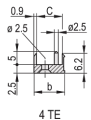

3 HE

6 HE

4 TE

5 TE

Plug-in unit, with IEL inserter/extractor black handle, 6 U, front assembly. The U-shaped front panel enable shielding with a textile gasket.

CERTIFICATIONS