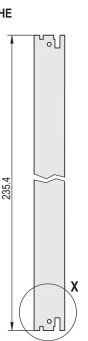

# Plug-In Unit Kit With IEL Handle, Shielded, Black, 6 U, 4 HP

CATALOG NUMBER

---

**20848-592**

3 HE

6 HE

4 TE

5 TE

Plug-in unit, with IEL inserter/extractor black handle, 6 U, front assembly. The U-shaped front panel enable shielding with a textile gasket.

## PRODUCT ATTRIBUTES

---

Rack Width: 4HP

Package Quantity: 1

Handle Type: IEL

Mounting: Screw-on Front; Screw-on Rear IO

EMC Gasket Type: Textile

Front Finish: Anodized

Rear Finish: Etched

Treated Edges: No

Complies With: IEC 60297-3-102; IEEE 1101.10; IEC 60297-3-103; IEEE 1101.1/11

EMC Shielding: Yes

Finish: Anodized; Passivated

Height (H): 261.8mm

Material: Aluminum

Product Type: Front Panel