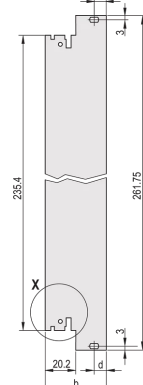

3 HE

6 HE

4 TE

5 TE

Plug-in unit, with IEL inserter/extractor black handle, 6 U, front assembly. The U-shaped front panel enable shielding with a textile gasket.

CERTIFICATIONS