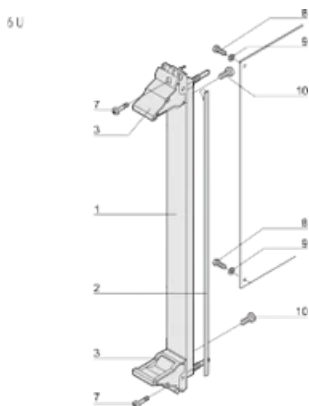

Rear Finish: Etched

Treated Edges: No

Complies With: IEC 60297-3-102; IEEE 1101.10; IEC 60297-3-103; IEEE 1101.1/11

EMC Shielding: Yes

Finish: Anodized; Passivated

Height (H): 261.8mm

Material: Aluminum

Product Type: Front Panel

Rack Height: 6U

Type: Front Panel with Handle (PIU)

Width (W): 20mm

Net Weight: 0.105kg

## DIAGRAMS

---