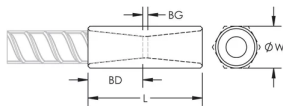

Rebar Size, Canada: 10M

Hex Width (W): 17 mm

Length (L): 42mm

Bar Depth (BD): 15mm

Bar Gap (BG): 12mm

Unit Weight: 0.06 kg

Designed to Meet: AASHTO;ABNT NBR 8548:1984;ACI 318 Type 1 (125% Specified Yield);ACI 318 Type 2 (Specified Tensile);ACI 349;ACI 359;AS3600

Package Quantity: 285

ADDITIONAL PRODUCT DETAILS

Bar dimensions and weights listed may vary by region. Coupler sizes not shown may be available by special order. Contact your nVent LENTON representative for more information.

DIAGRAMS

WARNING

nVent products shall be installed and used only as indicated in nVent's product instruction sheets and training materials. Instruction sheets are available at www.nvent.com and from your nVent customer service representative. Improper installation, misuse, misapplication or other failure to completely follow nVent's instructions and warnings may cause product malfunction, property damage, serious bodily injury and death and/or void your warranty.

North America

+1.800.753.9221

Option 1 – Customer Care

Option 2 – Technical

Support

Europe

Netherlands:

+31 800-0200135

France:

+33 800 901 793

Europe

Germany:

800 1890272

Other Countries:

+31 13 5835404