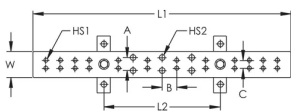

CatalogNumber	Tin Plating	Length 1 (L1)	Length 2 (L2)	Hole Size 1 (HS1)	Hole Size 1 Number of Pairs	Hole Size 2 (HS2)
TGBA12L06PT	Yes	305 mm	229 mm	8 mm	6	11 mm
TGBA20L12PT	Yes	508 mm	229 mm	8 mm	12	11 mm
TGBA24L14P	No	610 mm	457 mm	8 mm	14	11 mm
TGBA24L14PT	Yes	610 mm	457 mm	8 mm	14	11 mm
TGBA29L18PT	Yes	737 mm	457 mm	8 mm	18	11 mm

Table 2/2

Catalog Number	Hole Size 2 Number of Pairs	A	B	C
TGBA12L06P	3	25.4 mm	28.6 mm	15.9 mm
TGBA12L06PT	3	25.4 mm	28.6 mm	15.9 mm
TGBA20L12PT	3	25.4 mm	28.6 mm	15.9 mm
TGBA24L14P	5	25.4 mm	28.6 mm	15.9 mm
TGBA24L14PT	5	25.4 mm	28.6 mm	15.9 mm
TGBA29L18PT	5	25.4 mm	28.6 mm	15.9 mm

DIAGRAMS

WARNING

nVent products shall be installed and used only as indicated in nVent's product instruction sheets and training materials. Instruction sheets are available at www.nvent.com and from your nVent customer service representative. Improper installation, misuse, misapplication or other failure to completely follow nVent's instructions and warnings may cause product malfunction, property damage, serious bodily injury and death and/or void your warranty.