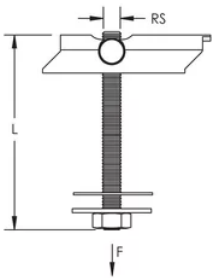

CatalogNumber	Article Number	Rod Size (RS)	Length (L)	Drill Bit Diameter	Static Load	Ultimate Static Load (F)
MTVB10200	584466	10	200mm	25mm	800N	20kN

Table 2/2

Catalog Number	Article Number	Certifications
MTVB10100	584465	VdS G412037, FM Approved, Pipe Hanger Components
MTVB8100	584455	VdS G412037
MTVB8200	584456	VdS G412037
MTVB10200	584466	FM Approved, Pipe Hanger Components

ADDITIONAL PRODUCT DETAILS

Static Load represents the maximum recommended load when fixed to a trapezoidal sheet.

The Ultimate Static Load value does not take into account the load-bearing characteristics of the supporting material. The appropriate safety factor is to be added to this load rating.

DIAGRAMS

WARNING

nVent products shall be installed and used only as indicated in nVent's product instruction sheets and training materials. Instruction sheets are available at www.nvent.com and from your nVent customer service representative. Improper installation, misuse, misapplication or other failure to completely follow nVent's instructions and warnings may cause product malfunction, property damage, serious bodily injury and death and/or void your warranty.