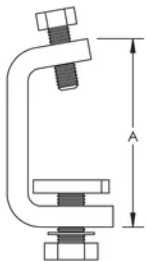

DIAGRAMS

WARNING

nVent products shall be installed and used only as indicated in nVent's product instruction sheets and training materials. Instruction sheets are available at www.nvent.com and from your nVent customer service representative. Improper installation, misuse, misapplication or other failure to completely follow nVent's instructions and warnings may cause