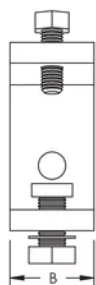

DIAGRAMS

WARNING

nVent products shall be installed and used only as indicated in nVent's product instruction sheets and training materials. Instruction sheets are available at www.nvent.com and from your nVent customer service representative. Improper installation, misuse, misapplication or other failure to completely follow nVent's instructions and warnings may cause