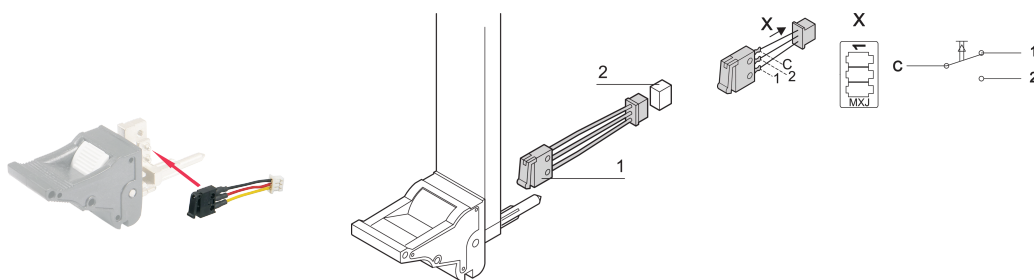

Plug-In Unit Microswitch for IEL, IET Handle With Cable and Plug

CATALOG NUMBER

20817-606

Micro Switch for IEL or IET handle. The micro switch fits also for the Offset versions of the handle.

CERTIFICATIONS

FEATURES

Plastic, PC, UL 94 V-0

Suitable mating connectors not included in scope of delivery

Max. switched current 50 mA

Electr. life \geq 20,000 switching cycles

Mech. life \geq 20,000 switching cycles

Molex connector housing

Molex crimp contact and fixing clip

PRODUCT ATTRIBUTES

Product Type: Switch

Works With: Front Panels

Material: Polycarbonate

Package Quantity: 10

ADDITIONAL PRODUCT DETAILS

Mating connector not included in delivery. Mating connectors from Molex e.g. 53261-0319, 53048-0310, 53047-0310, 53398-0319, 51047-0300.