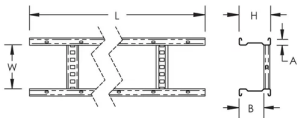

Catalog Number	Article Number	Width (W)	Height (H)	A	B
CL110X900HD	840050	900 mm	110 mm	25 mm	85 mm
CL110X150HD	840000	150 mm	110 mm	25 mm	85 mm
CL110X600HD	840030	600 mm	110 mm	25 mm	85 mm
CL110X450HD	840020	450 mm	110 mm	25 mm	85 mm
CL110X300HD	840010	300 mm	110 mm	25 mm	85 mm

DIAGRAMS