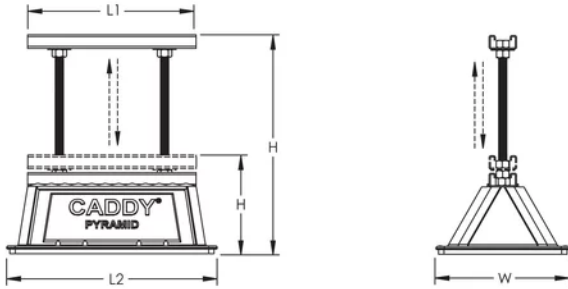

## SPECIFICATIONS

<b>Static Load Safety Factor:</b>	3:1
<b>Finish:</b>	Hot-Dip Galvanized
<b>Material:</b>	Polyethylene;Polypropylene;Steel
<b>Temperature:</b>	-45 to 65 °C

Table 1/2

Catalog Number	Article Number	Length 1 (L1)	Length 2 (L2)	Height (H)	Width (W)	Surface Area
PSA10CH13	360468	254 mm	317.5 mm	152 - 330 mm	203 mm	59355mm <sup>2</sup>
PSA16AH18	360469	406 mm	483 mm	178 - 457 mm	203 mm	91613mm <sup>2</sup>

## DIAGRAMS