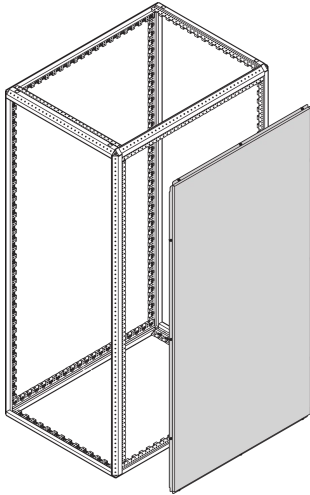

Varistar Side Separating Wall

Side panel for side by side cabinets replacing 2 individual cabinet side panles. The seperating panel is mounted between to racks and fully compatible with all air blanking panels.

CERTIFICATIONS

FEATURES

Prevents unauthorized access

For cabinets arranged in rows, wall replaces individual cabinet side walls

SPECIFICATIONS

- Finish:** Aluminum-Zinc Plated
- Product Type:** Cabinet/Rack Panel
- Material:** Steel

Table 1/1

Catalog Number	Rack Height	Height	Depth	Package Quantity	Type	Quick Ship
23130-580	52U	2450mm	1000mm	1	Separating Wall	No

CatalogNumber	Rack Height	Height	Depth	Package Quantity	Type	Quick Ship
23130-485	47U	2200mm	1200mm	1	Separating Wall	No
23130-480	42U	2000mm	1000mm	1	Separating Wall	No
23130-508	42U	2000mm	1100mm	1	Separating Wall	No
23130-510	52U	2450mm	1100mm	1	Separating Wall	No
23130-481	42U	2000mm	1200mm	1	Separating Wall	No
23130-581	52U	2450mm	1200mm	1	Separating Wall	No
23130-484	47U	2200mm	1000mm	1	Separating Wall	No
23130-509	47U	2200mm	1100mm	1	Separating Wall	No