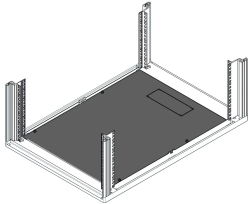

Novastar Base Plate, Heavy-Duty

Base plate is a plain steel blanking plate fitted to the cabinet base. Restricts air-flow into the cabinet from floor cavity and can be opened for cable ducting.

CERTIFICATIONS

FEATURES

Heavy-load floor panel

Load-carrying capacity 50 kg (110 lb)

Cutout for cable ducting

SPECIFICATIONS

Product Type: Cabinet/Rack Base

Material: Steel

Table 1/2