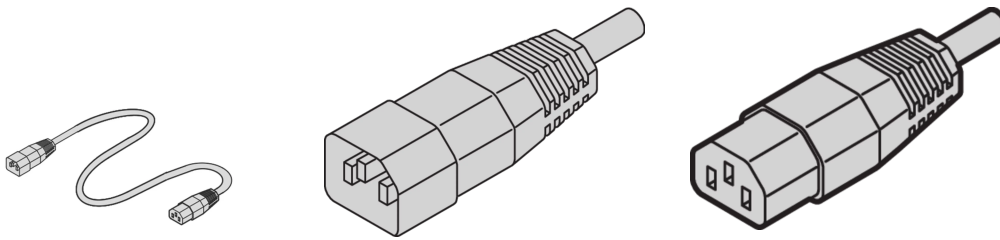

Mains Cable, IEC C14 to C13, 0.5 m, Black

CATALOG NUMBER

60110-360

nVent SCHROFF Mains cable provides practical, universal fastening with variable attachment facilities. They are general in nature and fit in to different applications like Fans, cabinet lights, etc., Industrial PC connections, Uninterruptible power supplies, Systems.

CERTIFICATIONS

FEATURES

Applications: Fans, cabinet lights, Industrial PC connections, Uninterruptible power supplies and Systems

PRODUCT ATTRIBUTES

Input Connector: IEC C14

Output Connector: IEC C13

Length: 500mm

Package Quantity: 1

Color: Black

Connector Type: Straight

Material: PVC

Product Type: Cable

WARNING

nVent products shall be installed and used only as indicated in nVent's product instruction sheets and training materials. Instruction sheets are available at www.nvent.com and from your nVent customer service representative. Improper installation, misuse, misapplication or other failure to completely follow nVent's instructions and warnings may cause product malfunction, property damage, serious bodily injury and death and/or void your warranty.