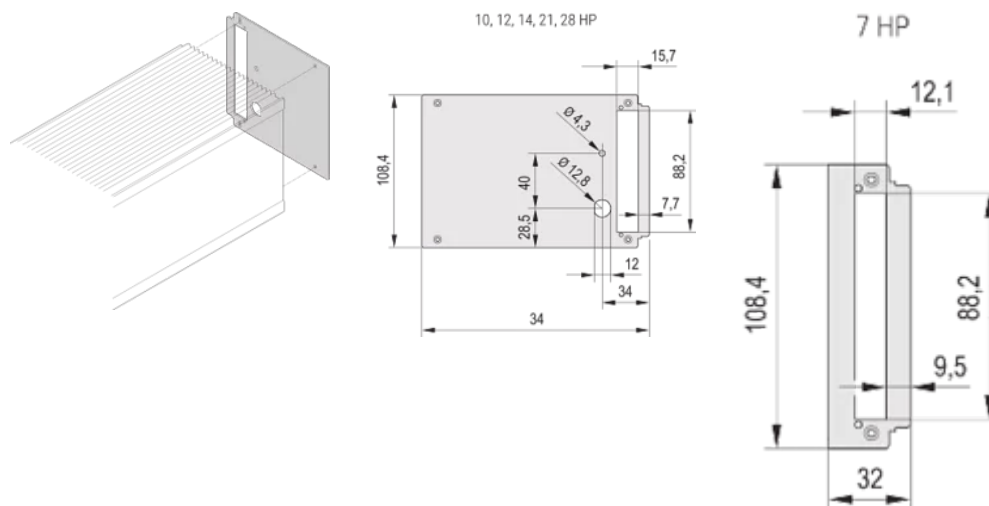

ADDITIONAL PRODUCT DETAILS

Please take into consideration that deliveries may be carried out in the stated SPQs (SPQ, e.g. 5 pieces, 10 pieces, 50 pieces, etc.). Differing order quantities (e.g. 2 pieces) may be changed to the next possible delivery quantity = Standard Pack Quantity.

Rear Panel for HF plug-in units can be modified with Front Panel Configurator.

The cut-outs in the rear Panel suit the following EN 60603 (DIN 41612) connector types: 7 HPB, C, D, R10 - 28 HPB, C, D, R, F, H, MF, MH. Rear Panels with cut-outs for connectors reduce effectiveness of EMC sealing.

DIAGRAMS

WARNING

nVent products shall be installed and used only as indicated in nVent's product instruction sheets and training materials. Instruction sheets are available at www.nvent.com and from your nVent customer service representative. Improper installation, misuse, misapplication or other failure to completely follow nVent's instructions and warnings may cause product malfunction, property damage, serious bodily injury and death and/or void your warranty.

North America

All locations
+1.763.422.2661
Chat with us:
nvent.com/schroff

Europe

Straubenhardt, Germany
+49.7082.794.0
Betschdorf, France
+33.3.88.90.64.90
Warsaw, Poland
+48.22.209.98.35
Assago, Italy
+39.02.932.7141
Chat with us:
nvent.com/schroff

Asia

Shanghai, China
+86.21.2412.6943
Qingdao, China
+86.532.8771.6101
Singapore
+65.6768.5800
Shin-Yokohama, Japan
+81.45.476.0271
Chat with us:
nvent.com/schroff

Middle East & India

Dubai, United Arab Emirates
+971.4.378.1700
Bangalore, India
+91.80.6715.2001
Istanbul, Turkey
+90.216.250.7374
Chat with us:
nvent.com/schroff

Our powerful portfolio of brands:

CADDY ERICO HOFFMAN ILSCO SCHROFF TRACHTE