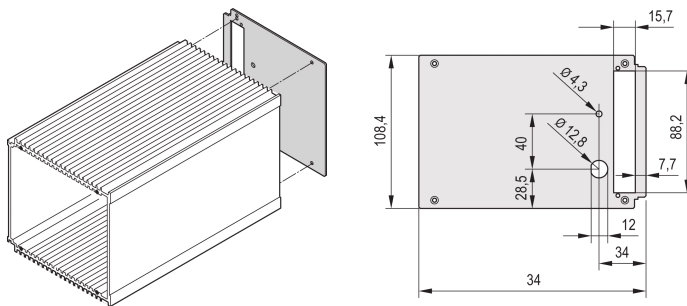

HF Frame Type Plug-In Unit Rear Panel, Cut-Out for One Connector, 3 U, 14 HP

CATALOG NUMBER

30809-644

Rear Panel for HF frame type plug-in unit, with cut-out for one connector enable a user to assemble a connector. In accordance with EN 60603-2.

CERTIFICATIONS

FEATURES

Rear Panel for HF frame type plug-in unit, with cut-out for one connector

PRODUCT ATTRIBUTES

Rack Width: 14HP

Package Quantity: 1

Material: Aluminum

Product Type: Side Panel

Type: Rear Panel

Works With: Frame Type Plug-In Unit

Net Weight: 0.025kg

ADDITIONAL PRODUCT DETAILS

Please take into consideration that deliveries may be carried out in the stated SPQs (SPQ, e.g. 5 pieces, 10 pieces, 50 pieces, etc.). Differing order quantities (e.g. 2 pieces) may be changed to the next possible delivery quantity = Standard Pack Quantity.