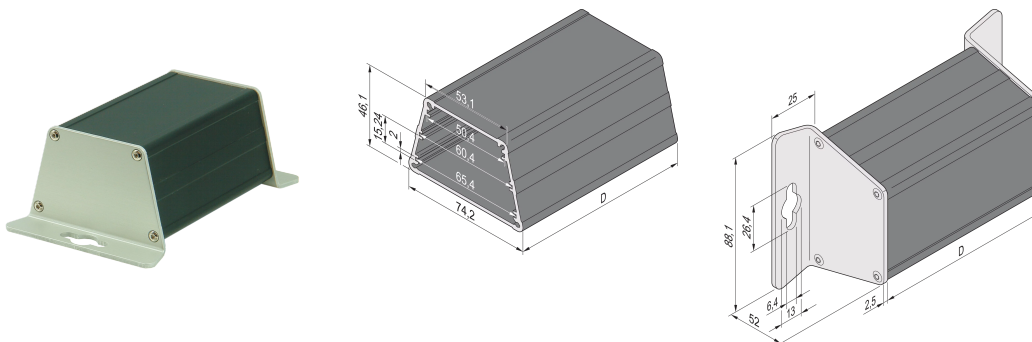

Minipac Trapezoid Shape Case, Wall Mount

CATALOG NUMBER

24814-010

The Trapezoid Alu-profile case enables a user to insert 3 non standard PCBs. The PCBs will be inserted in grooves in the Alu-profile tube. Both sides are covered with 2.5 mm thick L-shaped front panels for wall mounting.

CERTIFICATIONS

FEATURES

Wall mounting

PCB thickness 1.6 mm, spacing 15.24 mm (3 HP)

Length D = 100 mm, width of long side 74.2 mm, width of short side 54.5 mm, height 46.1 mm

Accommodates 3 non-standardized PCBs (height 50, 60 and 65 mm, depth 100 mm)

PRODUCT ATTRIBUTES

Product Type: Small Form Factor Case

Product Family: Minipac

Type: Wall Mount

Height: 88.1mm

Width: 52mm

Depth: 100.5mm

Material: Aluminum

Color: Black

Finish: Anodized

Protection Rating: IP40

Cooling: Non-Perforated

Shape: Trapezium

Package Quantity: 1

Length: 100.5mm

Net Weight: 0.27kg