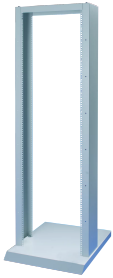

Labrack 19" Open Rack Uprights, 24 U

CATALOG NUMBER

20118-741

19" uprights for open or bare rack with up to 200 kg load capacity. These 19" uprights can be mounted on a mobile or stationary base.

CERTIFICATIONS

FEATURES

Mobile or stationary

Various shelves

Accessories for cable ducting

Stationary load-carrying capacity 200 kg or 150 kg (see specification table) at a defined center of gravity in the center of the lab rack

Recommended max. chassis depth 400 mm

PRODUCT ATTRIBUTES

Rack Height: 24U

Height: 1164mm

Frame Material: Steel

Package Quantity: 1

Complies With: IEC 60297-3-100

Finish: Powder Coated