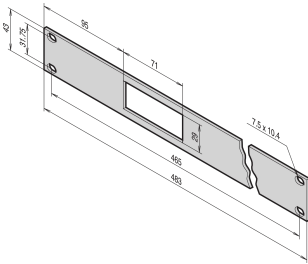

19" Front Panel for Thermostat With Digital Display, 1 U

19" Front Panel for Thermostat With Digital Display, 1 U

CERTIFICATIONS

FEATURES

19" Front Panel, 1 U, with cut-out for thermostat with digital display

SPECIFICATIONS

Accessory Type: Front panel

Table 1/3

Catalog Number	Type	Mounting	EMC Shielding	Material	Front Finish	Rear Finish
30118-360	19" Front Panel	Screw-on Front	No	Aluminum	Painted	Painted
30118-267	19" Front Panel	Screw-on Front	No	Aluminum	Anodized	Anodized
30118-315	19" Front Panel	Screw-on Front	No	Aluminum	Painted	Painted

Table 2/3

Catalog Number	Color Code	Rack Height	Height	Rack Width	Width	Depth
30118-360	RAL 7021	1U	43mm	95HP	483mm	3mm
30118-267		1U	35mm		76mm	3mm
30118-315	RAL 7035	1U	43mm	95HP	483mm	3mm

Table 3/3

Catalog Number	Package Quantity	Finish	Quick Ship
30118-360	1	Powder Coated	No
30118-267	1	Anodized	No
30118-315	1	Powder Coated	No