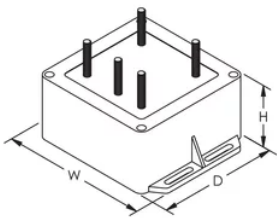

Catalog Number	EPD1224ATAAR1
Aggregate Surge Rating	20
Status Indication	LED
Technology	Metal Oxide Varistor (MOV) Silicon Avalanche Diode (SAD) In-line series filter
Connection Type	AAR Terminals
Protection Modes	-ve to +ve
Humidity	0 - 90
Temperature	-40 to 70 °C
Enclosure Material	UL® 94V-0 Thermoplastic
Enclosure Rating	IP 20 NEMA®-1
Depth (D)	120mm
Height (H)	60.2 mm
Width (W)	120 mm
Unit Weight	0.87 kg
Complies With	ANSI®/IEEE® C62.41.2-2002 Cat A, Cat B, Cat C AREMA® requirements

DIAGRAMS

WARNING

---

nVent products shall be installed and used only as indicated in nVent's product instruction sheets and training materials. Instruction sheets are available at www.nvent.com and from your nVent customer service representative. Improper installation, misuse, misapplication or other failure to completely follow nVent's instructions and warnings may cause product malfunction, property damage, serious bodily injury and death and/or void your warranty.