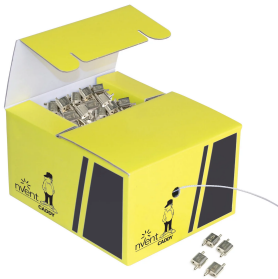

# nVent CADDY Speed Link Light Pack Spool Kit

The nVent CADDY Speed Link Light Pack Spool Kit includes a 150-meter long spool of 1mm wire rope together with 100 ultra-low-profile locking devices. The smart packaging allows contractors to pull and cut the wire length needed without having to take the spool out of the box, making it an ideal solution for every electrician to have on hand. The locking device has an aesthetic polished finish and a 10-kilogram load rating, ideal for supporting and securing lighting and signage.

## FEATURES

- Kit includes spool of nVent CADDY Speed Link steel wire and nVent CADDY Speed Link CLP locking devices
- Wire spool and locking devices are packaged together, simplifying transportation to the jobsite and reducing inventory
- Packaging allows end-users to pull and cut any length of wire that is needed without having to take the spool out of the box
- Ideal for rework and installations where custom lengths of wire may be needed
- Wire rope constructed from seven bundles of seven strands each of steel aircraft wire
- Keyless release allows easy adjustments
- Low-profile locking device minimizes visual impact
- Keyless release tubes are easy to operate while wearing gloves
- Double-sided locking mechanism enables simple height adjustment

## SPECIFICATIONS

Table 1/1						
Catalog Number	Article Number	Finish	Material	Wire Rope Diameter	Length	Number of Locking Devices
CLP1L500PACK	196095	Electrogalvanized	Steel, Brass	1 mm	150m	100