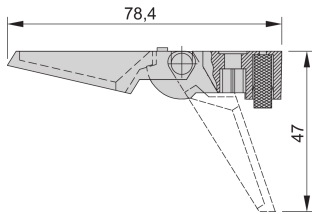

Plastic Foot

Tip-up feet, Plastic.

CERTIFICATIONS

FEATURES

Can be used instead of standard round feet

Load-carrying capacity: 25 kg per foot, max case weight 40 kg

Mounting holes are provided in bottom covers of the cases

Table 1/1

Catalog Number	Package Quantity	Quick Ship
10603-023	1	No
10603-026	1	No

Catalog Number	Package Quantity	Quick Ship
10603-025	1	No
10603-024	1	No

ADDITIONAL PRODUCT DETAILS

Delivery is in standard pack multiples. Pricing is per individual item.