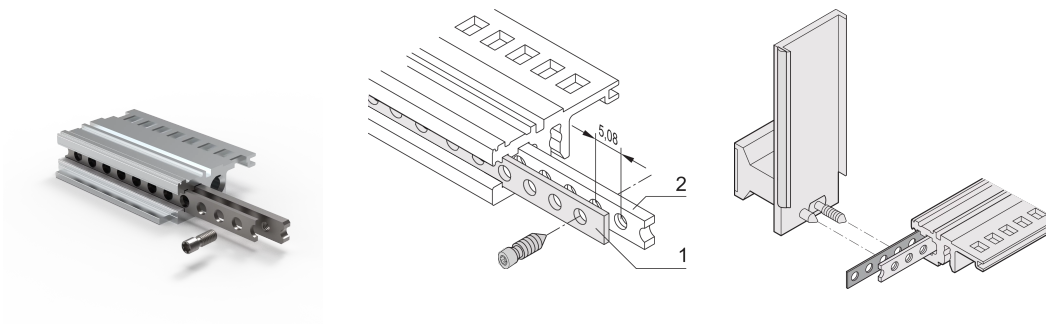

# Horizontal Perforated Strip, 28 HP

## CATALOG NUMBER

**30845-197**

Perforated strip out of 1mm Aluminum for centering shielded plug-in units.

## FEATURES

For centering the shielded plug-in units

## PRODUCT ATTRIBUTES

Rack Width: 28HP

Package Quantity: 1

Length: 147.12mm

Material: Aluminum

Product Family: EuropacPRO; RatiopacPRO; RatiopacPRO AIR; CompacPRO; PropacPRO; Inpac

Product Type: Perforated Strip