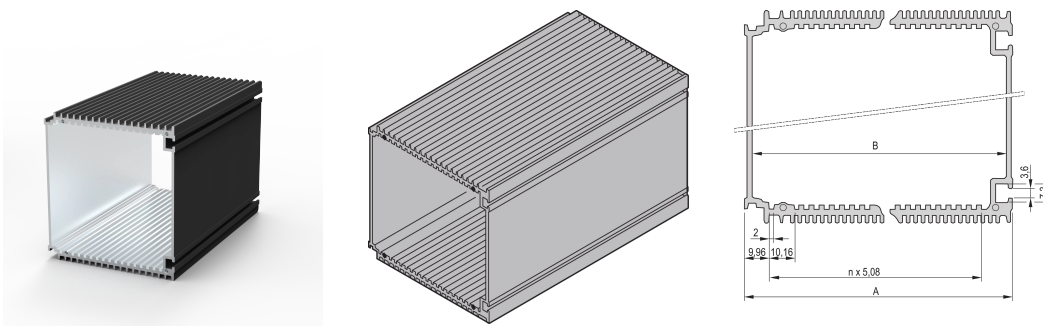

HF Frame Type Plug-In Unit Body Tube, 21 HP, for 160 mm Deep PCB

CATALOG NUMBER

30809-671

The black HF body tube, for HF frame-type plug-in unit enables a user to insert PCBs.

CERTIFICATIONS

FEATURES

The black HF body tube, for HF frame-type plug-in unit enables a user to insert PCBs

The tube offers a shielding against high-frequency radiation

Module body with cooling Fins

Plug-in unit can be mounted in a subrack or fitted laterally to a mounting plate with the slide nut

PRODUCT ATTRIBUTES

Rack Width: 21HP

Package Quantity: 1

Finish: Anodized

Length (L): 167mm

Material: Aluminum

Product Type: Cover

Rack Height: 3U

Works With: Cassettes

Net Weight: 0.58kg

PCB Length metric: 160mm

ADDITIONAL PRODUCT DETAILS

Please order front Panel, rear Panel, brackets for PCBs and fixing materials separately.

Please take into consideration that deliveries may be carried out in the stated SPQs (SPQ, e.g. 5 pieces, 10 pieces, 50 pieces, etc.). Differing order quantities (e.g. 2 pieces) may be changed to the next possible delivery quantity = Standard Pack Quantity.