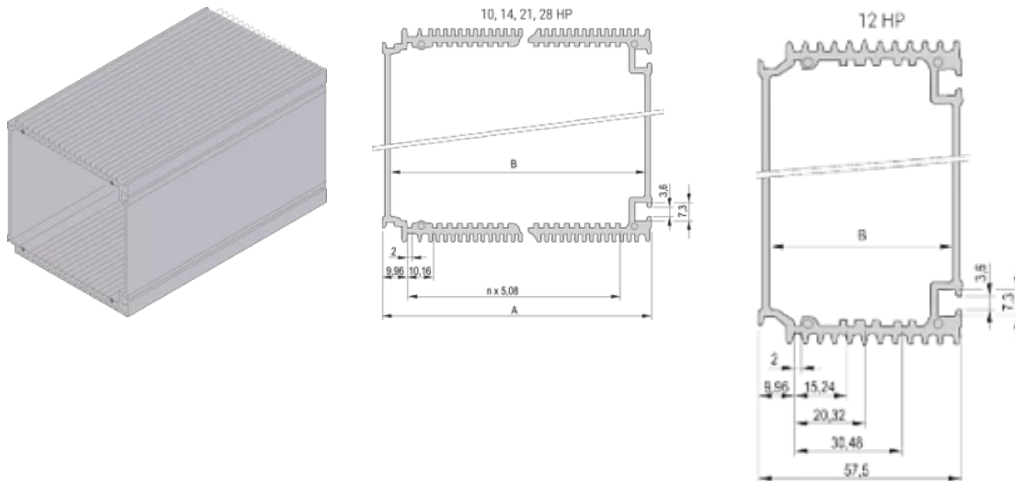

Product Type: Cover

Rack Height: 3U

Works With: Cassettes

Net Weight: 0.58kg

PCB Length metric: 160mm

ADDITIONAL PRODUCT DETAILS

Please order front Panel, rear Panel, brackets for PCBs and fixing materials separately.

Please take into consideration that deliveries may be carried out in the stated SPQs (SPQ, e.g. 5 pieces, 10 pieces, 50 pieces, etc.). Differing order quantities (e.g. 2 pieces) may be changed to the next possible delivery quantity = Standard Pack Quantity.

DIAGRAMS

WARNING

nVent products shall be installed and used only as indicated in nVent's product instruction sheets and training materials. Instruction sheets are available at www.nvent.com and from your nVent customer service representative. Improper installation, misuse, misapplication or other failure to completely follow nVent's instructions and warnings may cause product malfunction, property damage, serious bodily injury and death and/or void your warranty.