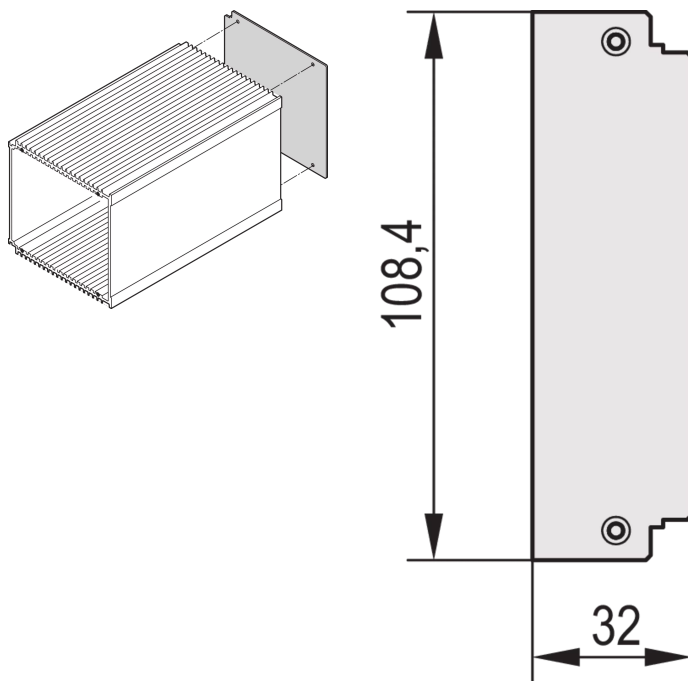

## CATALOG NUMBER

**30809-635**

Rear Panel for HF frame type plug-in unit, without cut-out enable a user to created their one cut out.

## PRODUCT ATTRIBUTES

---

Rack Width: 7HP

Package Quantity: 1

Material: Aluminum

Product Type: Side Panel

Type: Rear Panel

Works With: Frame Type Plug-In Unit