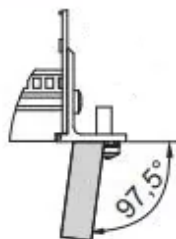

EuropacPRO 19" Subrack Kit for Backplane, Heavy, Retrofit Shielding, With Front Handle, 6 U, 175 mm

CATALOG NUMBER

24567-461

Non-EMC shielded subrack for backplane mounting, heavy version with tox welded side panels and front handle.

CERTIFICATIONS

FEATURES

Subrack with side panel type H ("Heavy"), 19" bracket is firmly fixed to side panel (tox-cold welded)

Supplied as space-saving flat-pack

Rear horizontal rail for backplane mounting with insulation strip

Horizontal rail type "Heavy"

Shock and Vibration resistance up to 5 g

IP 20, in accordance with IEC 60529

Shock and vibration tested to the German "Bahn" standards BN 411002, BN 411003

Internal and external dimensions in accordance with: IEC 60297-3-100, -101, IEEE 1101.1