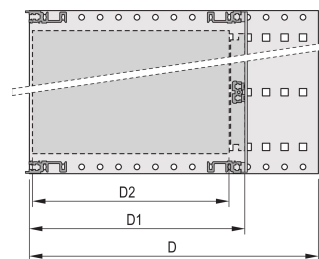

EuropacPRO 19" Subrack Kit for Backplane, Heavy, Retrofit Shielding, With Front Handle, 6 U, 175 mm

CATALOG NUMBER

24567-461

Non-EMC shielded subrack for backplane mounting, heavy version with tox welded side panels and front handle.

CERTIFICATIONS

FEATURES

Subrack with side panel type H ("Heavy"), 19" bracket is firmly fixed to side panel (tox-cold welded)

Supplied as space-saving flat-pack

Rear horizontal rail for backplane mounting with insulation strip

Horizontal rail type "Heavy"

Shock and Vibration resistance up to 5 g

IP 20, in accordance with IEC 60529

Shock and vibration tested to the German "Bahn" standards BN 411002, BN 411003

Internal and external dimensions in accordance with: IEC 60297-3-100, -101, IEEE 1101.1