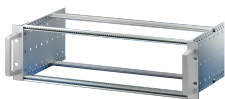

EuropacPRO 19" Subrack Kit for Backplane, Heavy, Retrofit Shielding, With Front Handle, 6 U, 175 mm

CATALOG NUMBER

24567-461

Non-EMC shielded subrack for backplane mounting, heavy version with tox welded side panels and front handle.

CERTIFICATIONS

FEATURES

Subrack with side panel type H ("Heavy"), 19" bracket is firmly fixed to side panel (tox-cold welded)

Supplied as space-saving flat-pack

Rear horizontal rail for backplane mounting with insulation strip

Installed load up to 15 kg

Version with front handles

PRODUCT ATTRIBUTES

Rack Height: 6U

Depth: 175mm

Package Quantity: 1

For Mounting: Backplane

Board Depth: 160mm