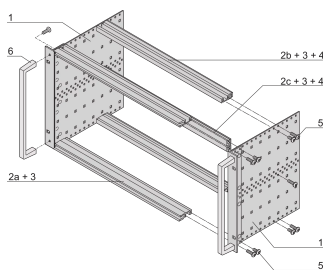

EuropacPRO 19" Subrack Kit for Backplane, Heavy, Retrofit Shielding, With Front Handle, 6 U, 175 mm

CATALOG NUMBER

24567-461

Non-EMC shielded subrack for backplane mounting, heavy version with tox welded side panels and front handle.

CERTIFICATIONS

FEATURES

Subrack with side panel type H ("Heavy"), 19" bracket is firmly fixed to side panel (tox-cold welded)

Supplied as space-saving flat-pack

Rear horizontal rail for backplane mounting with insulation strip

Horizontal rail type "Heavy"

Shock and Vibration resistance up to 5 g

IP 20, in accordance with IEC 60529

Shock and vibration tested to the German "Bahn" standards BN 411002, BN 411003

Internal and external dimensions in accordance with: IEC 60297-3-100, -101, IEEE 1101.1