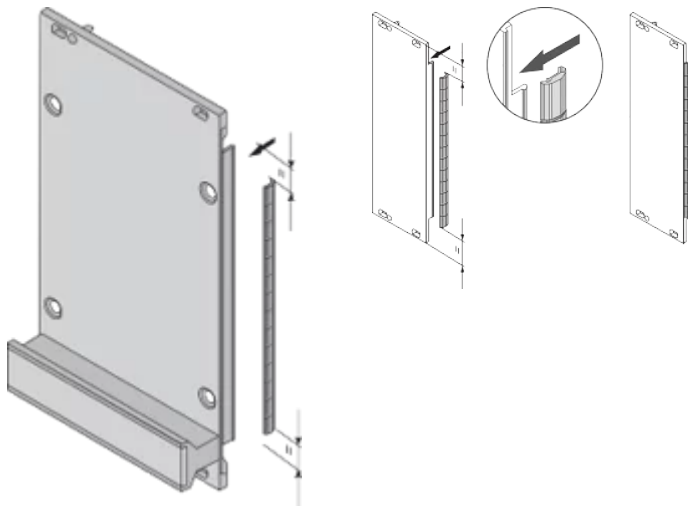

Material: Stainless Steel

Product Family: EuropacPRO; RatiopacPRO; RatiopacPRO AIR; PropacPRO; Frame Type Plug-In Unit

Product Type: Shielding Kit

Rack Width: 100HP

Works With: Subracks; Cases; Front Panels

Gross Weight: 0.182kg

ADDITIONAL PRODUCT DETAILS

EMC gaskets (stainless) are required for shielding the front panels.

DIAGRAMS

WARNING

nVent products shall be installed and used only as indicated in nVent's product instruction sheets and training materials. Instruction sheets are available at www.nvent.com and from your nVent customer service representative. Improper installation, misuse, misapplication or other failure to completely follow nVent's instructions and warnings may cause product malfunction, property damage, serious bodily injury and death and/or void your warranty.