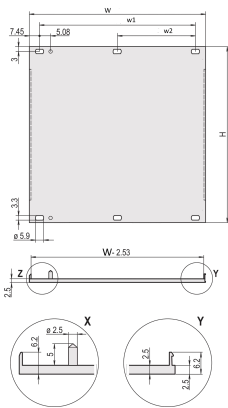

Front Panel, U-profile, Refrofit Shielding, 3 U, 28 HP, 2.5 mm, Al, Front Anodized, Rear Conductive

CATALOG NUMBER

20848-027

U-profile front panel for textile EMC gasket.

CERTIFICATIONS

FEATURES

U-profile, front panel, Al, 2.5 mm, front anodized, rear conductive

For EMC textile gasket

PRODUCT ATTRIBUTES

Rack Height: 3U

Rack Width: 28HP

Package Quantity: 1

Accessory Type: Front panel

Mounting: Screw-on Front

EMC Gasket Type: Textile EMC

Front Finish: Anodized

Rear Finish: Conductive

Treated Edges: No

Complies With: IEC 60297-3-101; IEEE 1101.1/10

Depth (D): 2.5mm

EMC Shielding: No (Retrofittable)

Finish: Anodized; Passivated

Height (H): 128.4mm

Material: Aluminum

Product Type: Front Panel

Type: Front Panel without Handle

Width (W): 141.9mm

Net Weight: 0.12kg

ADDITIONAL PRODUCT DETAILS

Please order fixing material (sleeves, collar screws) separately.