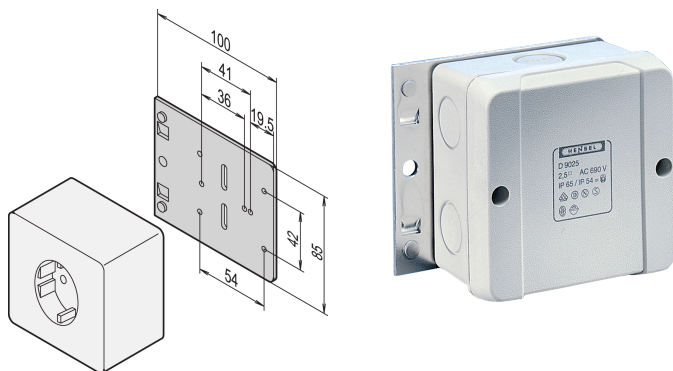

Mounting Plate for Single Sockets

CATALOG NUMBER

20118-537

Mounting Plate for single Socket.

CERTIFICATIONS

FEATURES

For common surface sockets

PRODUCT ATTRIBUTES

Product Type: Mounting Plate

Material: Aluminum

Package Quantity: 1

ADDITIONAL PRODUCT DETAILS

Surface socket not included in SCHROFF product range.

WARNING

nVent products shall be installed and used only as indicated in nVent's product instruction sheets and training materials. Instruction sheets are available at www.nvent.com and from your nVent customer service representative. Improper installation, misuse, misapplication or other failure to completely follow nVent's instructions and warnings may cause product malfunction, property damage, serious bodily injury and death and/or void your warranty.