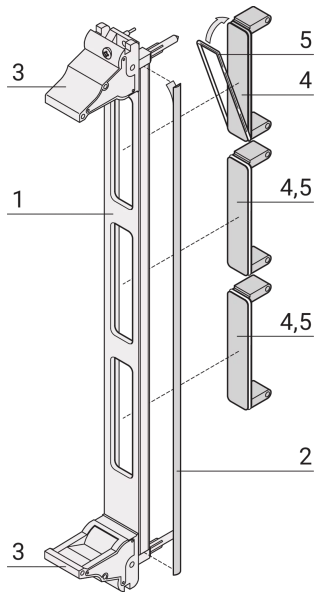

Plug-In Unit Kit for FMC, Chromated, Shielded (Textile) With Handle

The FMC bezel are in accordance with Vita 57.1 specification. Covers the cut out in the overall front panel.

CERTIFICATIONS

FEATURES

In accordance with Vita 57.1 specification

For single 69.0 x 76.5 mm or double 139.0 x 76.5 mm modules

AI-Profile plug-in unit with IEL handle

SPECIFICATIONS

Rack Width:	4HP
Material:	Aluminum
Finish:	Anodized; Passivated
Product Type:	Front Panel

Type: Front Panel with Handle (PIU)

EMC Shielding: Yes

Table 1/2

Catalog Number	Rack Height	Package Quantity	Handle Type	Mounting	Front Finish	Rear Finish
20836-253	3U	1	IEL	Screw-on Front	Anodized	Conductive
20836-254	6U	1	IEL	Screw-on Front	Anodized	Conductive